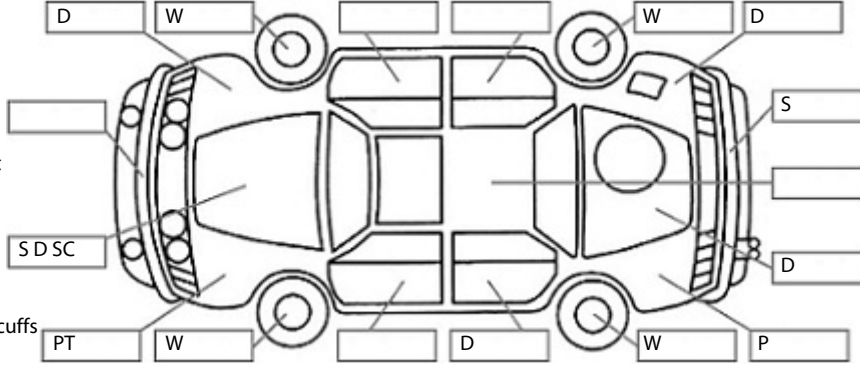

<b>Make:</b> Toyota	<b>Model:</b> Blade	<b>Body Style:</b> Hatchback
<b>Year:</b> 2007	<b>Registration:</b> KAQ411	<b>Reg Expiry:</b> 31 Dec 2024
<b>WoF Expiry:</b> 08 Jan 2025	<b>Odometer:</b> 200,531 Kms	<b>Good No:</b> 26513594
<b>VIN:</b> 7AT0H656X16010797	<b>Next Service:</b> 138,000 Kms	<b>Service History:</b> No

**Key:**

- S = scratch
- D = dent
- R = rust
- PT = paint defect
- C = crack
- P = pin dent
- \* = decals
- SC = stone chips
- W = significant scuffs

Body Inspection Comments

Note: some defects & blemishes may not be displayed in the diagram

All tyres wearing on inner edges

Conditions During Body Inspection: Wet

Under Carriage & Under Bonnet Inspection Comments

Interior Comments

Seats	Average
Carpets	Wear on drivers side
Panels	Average
Dashboard	Good