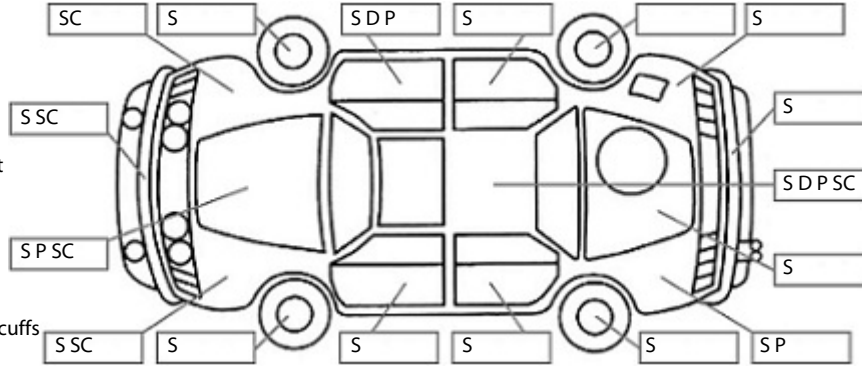

Make: Jeep	Model: Grand Cherokee	Body Style: SUV
Year: 2007	Registration: EDG802	Reg Expiry: 04 Jan 2025
WoF Expiry: 28 Sep 2025	Odometer: 283,770 Kms	Good No: 26512816
VIN: 1J8HD68286Y156466	Next Service: 289,190kms	Service History: No

Key:

- S = scratch
- D = dent
- R = rust
- PT = paint defect
- C = crack
- P = pin dent
- * = decals
- SC = stone chips
- W = significant scuffs

Body Inspection Comments

Note: some defects & blemishes may not be displayed in the diagram

Rust developing along rear roof panel seam, on inside of tailgate frame. Left head rest on rear seat will not stay locked back, keep folding forward.

Conditions During Body Inspection: Dry

Under Carriage & Under Bonnet Inspection Comments

Oil weeping from between engine & gearbox.

Interior Comments

Seats	Good
Carpets	Good
Panels	Good
Dashboard	Good

General Comments

Centre right dash air vent has a fin that is broken & missing.

Road Conditions During Test Drive: Dry