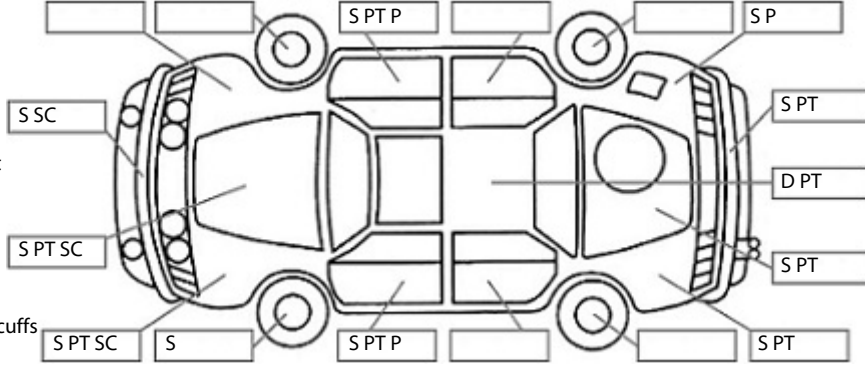

Make: Toyota	Model: Starlet	Body Style: Hatchback
Year: 1996	Registration: CCL487	Reg Expiry: 23 Feb 2025
WoF Expiry: 21 Jun 2025	Odometer: 97,613 Kms	Good No: 26512695
VIN: 7A8H6110704155148	Next Service: 107,600kms	Service History: No

Key:

- S = scratch
- D = dent
- R = rust
- PT = paint defect
- C = crack
- P = pin dent
- * = decals
- SC = stone chips
- W = significant scuffs

Body Inspection Comments

Note: some defects & blemishes may not be displayed in the diagram

Cracks & chips off bottom edge of left front indicator lens.

Conditions During Body Inspection: Dry

Under Carriage & Under Bonnet Inspection Comments

Oil weeping from around bottom of cam belt cover on right side of engine block. Also oil weeping from between engine and gearbox.