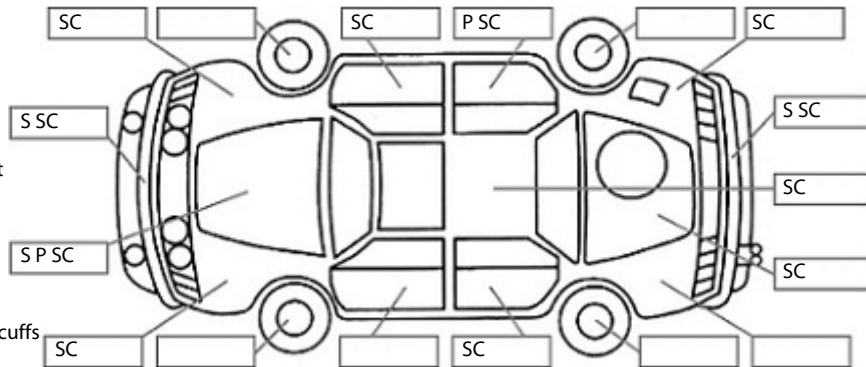

**Key:**

- S = scratch
- D = dent
- R = rust
- PT = paint defect
- C = crack
- P = pin dent
- \* = decals
- SC = stone chips
- W = significant scuffs

Body Inspection Comments

Note: some defects & blemishes may not be displayed in the diagram

Chip in windscreen.

Conditions During Body Inspection: Wet

Under Carriage & Under Bonnet Inspection Comments

Engine oil leak.

Interior Comments

Seats	Good
Carpets	Good
Panels	Good
Dashboard	Good

General Comments

Pulley area noise  
Rear window washer fail

Road Conditions During Test Drive: Wet

Engine Timing Mechanism: Timing Chain  
Evidence of Cam Belt Replacement: Not Applicable Kms:

	Pass	Fail	N/A
<b>Engine</b>			
Oil level	✓		
Smoke & fumes	✓		
Performance	✓		
Noise	✓		
<b>Cooling System</b>			
Coolant condition	✓		
Performance	✓		
Radiator / Hoses (visual)	✓		
<b>Transmission</b>			
Operation	✓		
Noise	✓		
Clutch			✓
CV joints	✓		
Wheel bearings	✓		
<b>Brakes</b>			
Performance	✓		
Hand Brake	✓		
<b>Tyres</b> (lowest observed tread depth of tyres)			
Left front	3.5	mm	
Right front	4.0	mm	
Left rear	3.0	mm	
Right rear	3.5	mm	
Spare	N/A		
<b>Suspension</b>			
Suspension performance	✓		
Steering performance	✓		
Shock absorbers	✓		
<b>Air Conditioning / Heater</b>			
Operation	✓		
<b>Electrical / Accessories</b>			
Head lights	✓		
Tail lights	✓		
Indicators	✓		
Dashboard warning lights	✓		
Wipers (front & rear)		✓	
Window winder FL	✓		
Window winder FR	✓		
Window winder RL	✓		
Window winder RR	✓		
Rear view mirrors	✓		
Radio (basic test only)	✓		
CD (basic test only)	✓		
Number of keys	1		
Central locking	✓		
Remote locking	✓		
Sat. Nav. (basic test only)			✓
Reversing camera			✓