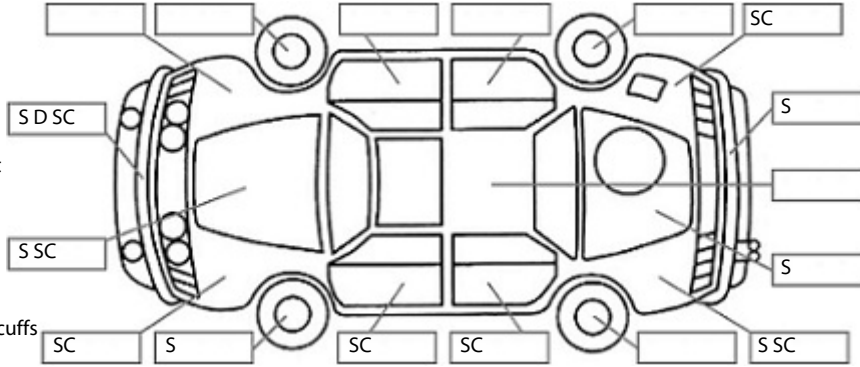

Key:

- S = scratch
- D = dent
- R = rust
- PT = paint defect
- C = crack
- P = pin dent
- * = decals
- SC = stone chips
- W = significant scuffs

Body Inspection Comments

Note: some defects & blemishes may not be displayed in the diagram

Front bumper cracked,

Conditions During Body Inspection: Dry

Under Carriage & Under Bonnet Inspection Comments

Interior Comments

Seats	Average
Carpets	Average
Panels	Average
Dashboard	Average

General Comments

Drives okay,

Road Conditions During Test Drive: Dry

Engine Timing Mechanism: Timing Chain
Evidence of Cam Belt Replacement: Not Applicable Kms:

	Pass	Fail	N/A
Engine			
Oil level	✓		
Smoke & fumes	✓		
Performance	✓		
Noise	✓		
Cooling System			
Coolant condition	✓		
Performance	✓		
Radiator / Hoses (visual)	✓		
Transmission			
Operation	✓		
Noise	✓		
Clutch			✓
CV joints	✓		
Wheel bearings	✓		
Brakes			
Performance	✓		
Hand Brake	✓		
Tyres (lowest observed tread depth of tyres)			
Left front	5.1	mm	
Right front	5.8	mm	
Left rear	3.9	mm	
Right rear	5.0	mm	
Spare	Yes		
Suspension			
Suspension performance	✓		
Steering performance	✓		
Shock absorbers	✓		
Air Conditioning / Heater			
Operation	✓		
Electrical / Accessories			
Head lights	✓		
Tail lights	✓		
Indicators	✓		
Dashboard warning lights	✓		
Wipers (front & rear)	✓		
Window winder FL	✓		
Window winder FR	✓		
Window winder RL	✓		
Window winder RR	✓		
Rear view mirrors	✓		
Radio (basic test only)	✓		
CD (basic test only)	✓		
Number of keys	2		
Central locking	✓		
Remote locking	✓		
Sat. Nav. (basic test only)	✓		
Reversing camera	✓		