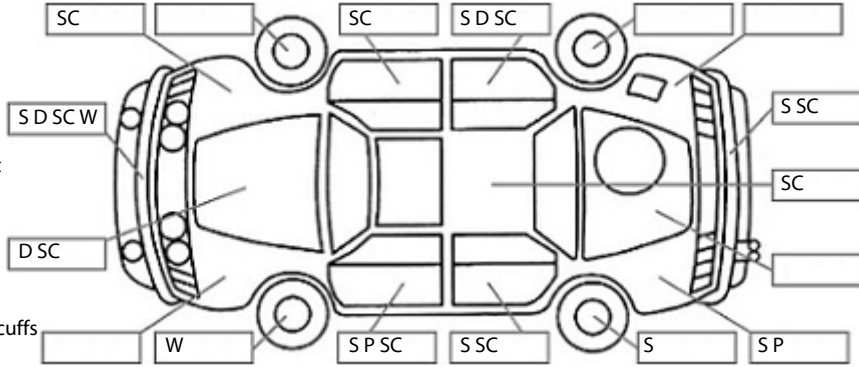

Key:

- S = scratch
- D = dent
- R = rust
- PT = paint defect
- C = crack
- P = pin dent
- * = decals
- SC = stone chips
- W = significant scuffs

Body Inspection Comments

Note: some defects & blemishes may not be displayed in the diagram