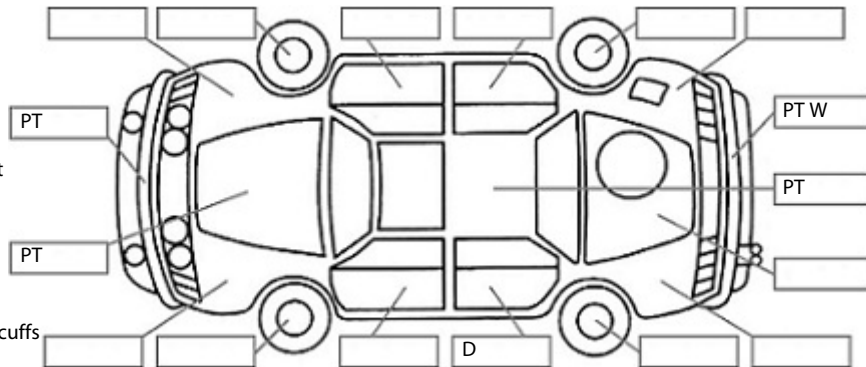

Key:

- S = scratch
- D = dent
- R = rust
- PT = paint defect
- C = crack
- P = pin dent
- * = decals
- SC = stone chips
- W = significant scuffs

Body Inspection Comments

Note: some defects & blemishes may not be displayed in the diagram

Paint peeling from bumpers. Headlights cloudy. Scrub marks below headlights. Paint faded bonnet and roof. Front bumper poor fit

Conditions During Body Inspection: Dry

Under Carriage & Under Bonnet Inspection Comments