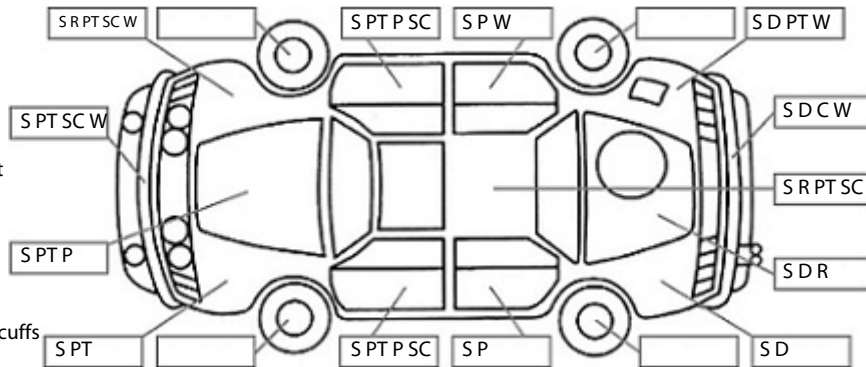

Make: Nissan	Model: Bluebird	Body Style: Sedan
Year: 2005	Registration: KHF212	Reg Expiry: 20 Jun 2025
WoF Expiry: 17 Apr 2025	Odometer: 201,805 Kms	Good No: 26511378
VIN: 7AT0DH1EX16009364	Next Service: Unknown	Service History: No

Key:

- S = scratch
- D = dent
- R = rust
- PT = paint defect
- C = crack
- P = pin dent
- * = decals
- SC = stone chips
- W = significant scuffs

Body Inspection Comments

Note: some defects & blemishes may not be displayed in the diagram

Left taillight cracked

Conditions During Body Inspection: Dry

Under Carriage & Under Bonnet Inspection Comments

Underbody rust at rear

Interior Comments

Seats	Average
Carpets	Average
Panels	Average
Dashboard	Poor