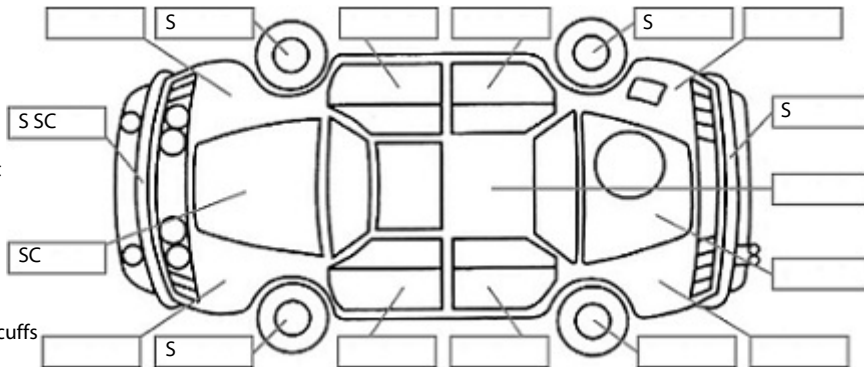

Key:

- S = scratch
- D = dent
- R = rust
- PT = paint defect
- C = crack
- P = pin dent
- * = decals
- SC = stone chips
- W = significant scuffs

Body Inspection Comments

Note: some defects & blemishes may not be displayed in the diagram

Conditions During Body Inspection: Dry

Under Carriage & Under Bonnet Inspection Comments

Hole torn in stone tray cover under right front corner, by right front wheel .

Interior Comments

Seats	Good
Carpets	Good
Panels	Good
Dashboard	Good