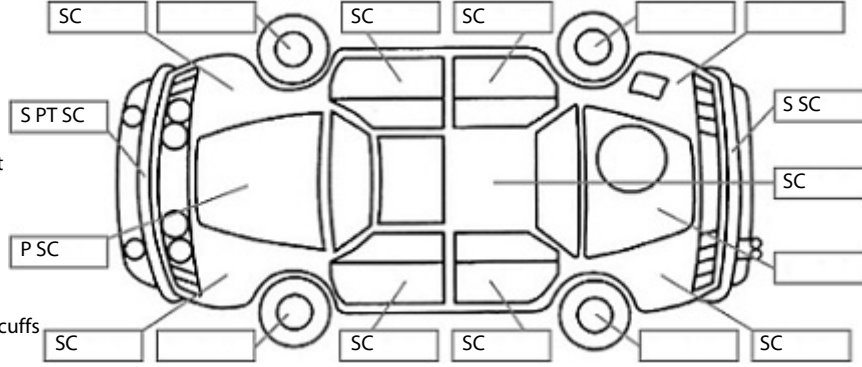

Key:

- S = scratch
- D = dent
- R = rust
- PT = paint defect
- C = crack
- P = pin dent
- * = decals
- SC = stone chips
- W = significant scuffs

Body Inspection Comments

Note: some defects & blemishes may not be displayed in the diagram

LF daytime running light cracked

Conditions During Body Inspection: Dry

Under Carriage & Under Bonnet Inspection Comments

Interior Comments

Seats	Good
Carpets	Good
Panels	Good
Dashboard	Good

General Comments