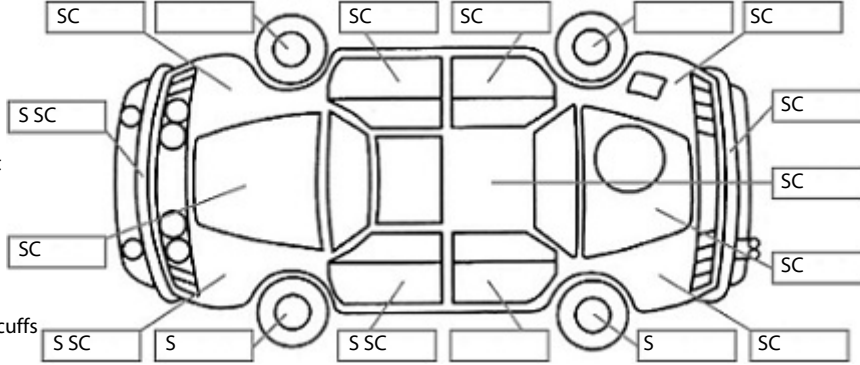

Make: Ford	Model: Focus	Body Style: Wagon
Year: 2013	Registration: GUZ537	Reg Expiry: 12 Sep 2025
WoF Expiry: 16 Aug 2025	Odometer: 112,363 Kms	Good No: 26510438
VIN: WF0LXXGCBLDU01710	Next Service: 132,000 kms	Service History: No

Key:

- S = scratch
- D = dent
- R = rust
- PT = paint defect
- C = crack
- P = pin dent
- * = decals
- SC = stone chips
- W = significant scuffs

Body Inspection Comments

Note: some defects & blemishes may not be displayed in the diagram

Small chip in windscreen.

Conditions During Body Inspection: Dry

Under Carriage & Under Bonnet Inspection Comments

Interior Comments

Seats	Good
Carpets	Good
Panels	Good
Dashboard	Good

General Comments

Road Conditions During Test Drive: Dry