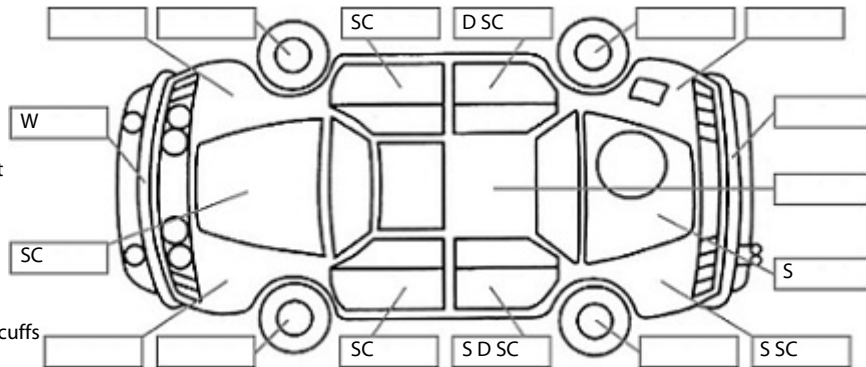

Key:

- S = scratch
- D = dent
- R = rust
- PT = paint defect
- C = crack
- P = pin dent
- * = decals
- SC = stone chips
- W = significant scuffs

Body Inspection Comments

Note: some defects & blemishes may not be displayed in the diagram