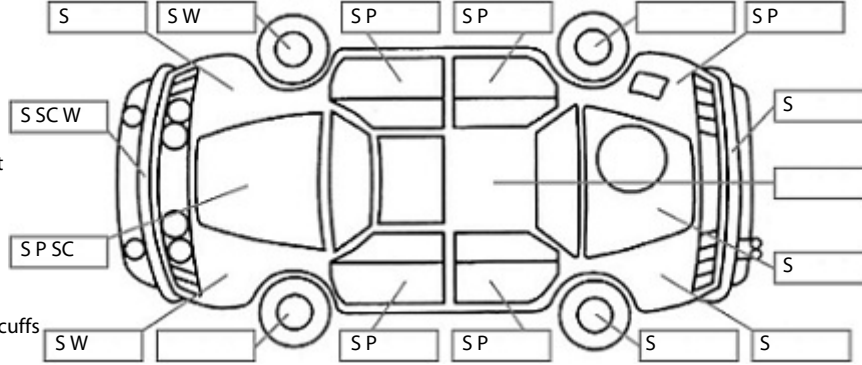

Key:

- S = scratch
- D = dent
- R = rust
- PT = paint defect
- C = crack
- P = pin dent
- * = decals
- SC = stone chips
- W = significant scuffs

Body Inspection Comments

Note: some defects & blemishes may not be displayed in the diagram

- Stone Chips in windscreen
- Tailgate doesn't stay up
- Unable to open Sunroof

Conditions During Body Inspection: Dry

Under Carriage & Under Bonnet Inspection Comments

Interior Comments

Seats	Average
Carpets	Average
Panels	Poor
Dashboard	Poor