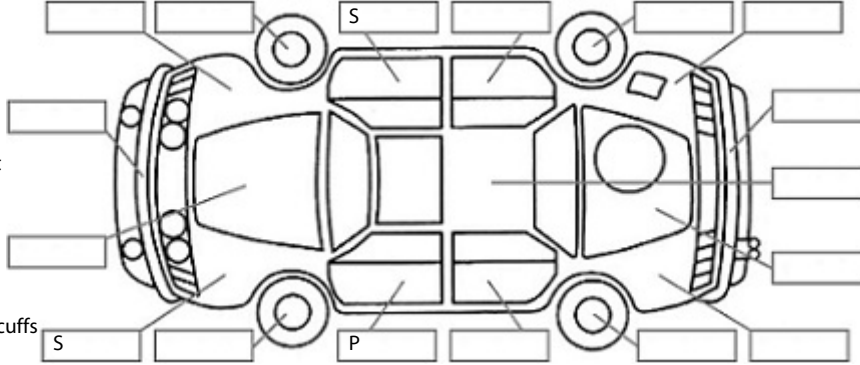

<b>Make:</b> Mitsubishi	<b>Model:</b> Triton	<b>Body Style:</b> Utility
<b>Year:</b> 2017	<b>Registration:</b> LAU720	<b>Reg Expiry:</b> 28 Feb 2025
<b>WoF Expiry:</b> 01 Dec 2024	<b>Odometer:</b> 159,564 Kms	<b>Good No:</b> 26509989
<b>VIN:</b> MMAJYKL10HH026877	<b>Next Service:</b>	<b>Service History:</b> No

**Key:**

- S = scratch
- D = dent
- R = rust
- PT = paint defect
- C = crack
- P = pin dent
- \* = decals
- SC = stone chips
- W = significant scuffs

Body Inspection Comments

Note: some defects & blemishes may not be displayed in the diagram