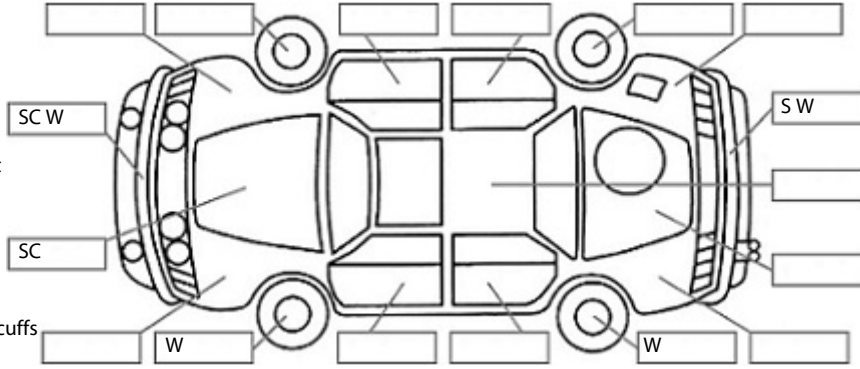

**Key:**

- S = scratch
- D = dent
- R = rust
- PT = paint defect
- C = crack
- P = pin dent
- \* = decals
- SC = stone chips
- W = significant scuffs

Body Inspection Comments

Note: some defects & blemishes may not be displayed in the diagram

Conditions During Body Inspection: Dry

Under Carriage & Under Bonnet Inspection Comments

Oil leaks around front cover, rocker cover area

Interior Comments

Seats	Average
Carpets	Average
Panels	Average
Dashboard	Average

General Comments

Ac flow controls broken

Road Conditions During Test Drive: Dry

Engine Timing Mechanism: Timing Chain  
Evidence of Cam Belt Replacement: Not Applicable Kms:

	Pass	Fail	N/A
<b>Engine</b>			
Oil level	✓		
Smoke & fumes	✓		
Performance	✓		
Noise	✓		
<b>Cooling System</b>			
Coolant condition	✓		
Performance	✓		
Radiator / Hoses (visual)	✓		
<b>Transmission</b>			
Operation	✓		
Noise	✓		
Clutch			✓
CV joints	✓		
Wheel bearings	✓		
<b>Brakes</b>			
Performance	✓		
Hand Brake	✓		
<b>Tyres</b> (lowest observed tread depth of tyres)			
Left front	4.0	mm	
Right front	4.0	mm	
Left rear	5.0	mm	
Right rear	5.0	mm	
Spare	Yes		
<b>Suspension</b>			
Suspension performance	✓		
Steering performance	✓		
Shock absorbers	✓		
<b>Air Conditioning / Heater</b>			
Operation	✓		
<b>Electrical / Accessories</b>			
Head lights	✓		
Tail lights	✓		
Indicators	✓		
Dashboard warning lights	✓		
Wipers (front & rear)	✓		
Window winder FL	✓		
Window winder FR	✓		
Window winder RL	✓		
Window winder RR	✓		
Rear view mirrors	✓		
Radio (basic test only)	✓		
CD (basic test only)			✓
Number of keys	1		
Central locking	✓		
Remote locking	✓		
Sat. Nav. (basic test only)			✓
Reversing camera			✓