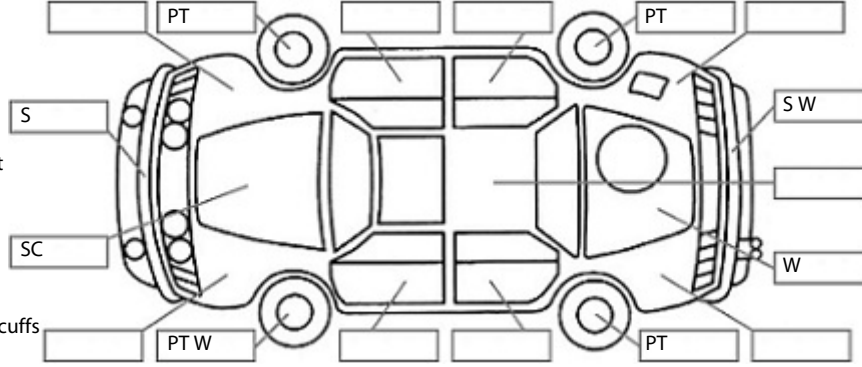

<b>Make:</b> Nissan	<b>Model:</b> X-Trail	<b>Body Style:</b> Wagon
<b>Year:</b> 2009	<b>Registration:</b> MJG579	<b>Reg Expiry:</b> 09 Jan 2025
<b>WoF Expiry:</b> 13 Jun 2025	<b>Odometer:</b> 163,873 Kms	<b>Good No:</b> 26509744
<b>VIN:</b> 7AT0DH6LX19035088	<b>Next Service:</b> 8/7/25	<b>Service History:</b> No

**Key:**

- S = scratch
- D = dent
- R = rust
- PT = paint defect
- C = crack
- P = pin dent
- \* = decals
- SC = stone chips
- W = significant scuffs

Body Inspection Comments

Note: some defects & blemishes may not be displayed in the diagram

Drives very well

Road Conditions During Test Drive: Dry

Engine Timing Mechanism: Timing Chain  
Evidence of Cam Belt Replacement: Not Applicable Kms:

	Pass	Fail	N/A
<b>Engine</b>			
Oil level	✓		
Smoke & fumes	✓		
Performance	✓		
Noise	✓		
<b>Cooling System</b>			
Coolant condition	✓		
Performance	✓		
Radiator / Hoses (visual)	✓		
<b>Transmission</b>			
Operation	✓		
Noise	✓		
Clutch			✓
CV joints	✓		
Wheel bearings	✓		
<b>Brakes</b>			
Performance	✓		
Hand Brake	✓		
<b>Tyres</b> (lowest observed tread depth of tyres)			
Left front	4.9	mm	
Right front	5.6	mm	
Left rear	3.1	mm	
Right rear	6.2	mm	
Spare	Yes		
<b>Suspension</b>			
Suspension performance	✓		
Steering performance	✓		
Shock absorbers	✓		
<b>Air Conditioning / Heater</b>			
Operation	✓		
<b>Electrical / Accessories</b>			
Head lights	✓		
Tail lights	✓		
Indicators	✓		
Dashboard warning lights	✓		
Wipers (front & rear)	✓		
Window winder FL	✓		
Window winder FR	✓		
Window winder RL	✓		
Window winder RR	✓		
Rear view mirrors	✓		
Radio (basic test only)	✓		
CD (basic test only)			✓
Number of keys	2		
Central locking	✓		
Remote locking	✓		
Sat. Nav. (basic test only)			✓
Reversing camera	✓		