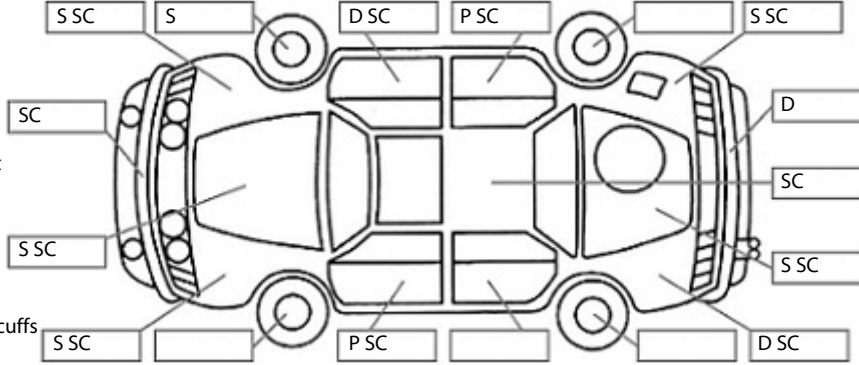

Key:

- S = scratch
- D = dent
- R = rust
- PT = paint defect
- C = crack
- P = pin dent
- * = decals
- SC = stone chips
- W = significant scuffs

Body Inspection Comments

Note: some defects & blemishes may not be displayed in the diagram

Chip in windscreen.

Conditions During Body Inspection: Dry

Under Carriage & Under Bonnet Inspection Comments

Engine oil leak - Will be assessed when our business partners resume operation after the holiday period .