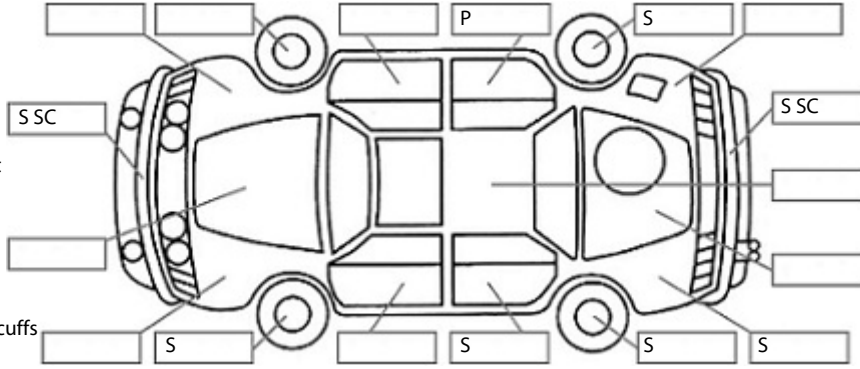

Key:

- S = scratch
- D = dent
- R = rust
- PT = paint defect
- C = crack
- P = pin dent
- * = decals
- SC = stone chips
- W = significant scuffs

Body Inspection Comments

Note: some defects & blemishes may not be displayed in the diagram