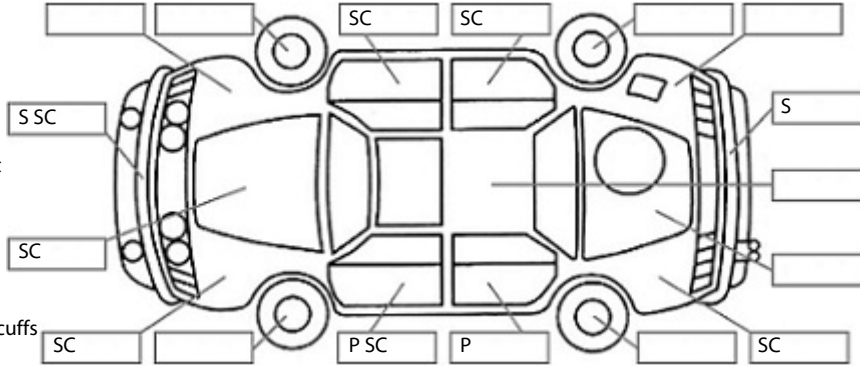

Key:

- S = scratch
- D = dent
- R = rust
- PT = paint defect
- C = crack
- P = pin dent
- * = decals
- SC = stone chips
- W = significant scuffs

Body Inspection Comments

Note: some defects & blemishes may not be displayed in the diagram

Engine Timing Mechanism: Timing Chain
Evidence of Cam Belt Replacement: Not Applicable Kms:

	Pass	Fail	N/A
Engine			
Oil level	✓		
Smoke & fumes	✓		
Performance	✓		
Noise	✓		
Cooling System			
Coolant condition	✓		
Performance	✓		
Radiator / Hoses (visual)	✓		
Transmission			
Operation	✓		
Noise	✓		
Clutch			✓
CV joints	✓		
Wheel bearings	✓		
Brakes			
Performance	✓		
Hand Brake	✓		
Tyres (lowest observed tread depth of tyres)			
Left front	5.5	mm	
Right front	5.5	mm	
Left rear	6.5	mm	
Right rear	6.5	mm	
Spare	Yes		
Suspension			
Suspension performance	✓		
Steering performance	✓		
Shock absorbers	✓		
Air Conditioning / Heater			
Operation	✓		
Electrical / Accessories			
Head lights	✓		
Tail lights	✓		
Indicators	✓		
Dashboard warning lights	✓		
Wipers (front & rear)	✓		
Window winder FL	✓		
Window winder FR	✓		
Window winder RL	✓		
Window winder RR	✓		
Rear view mirrors	✓		
Radio (basic test only)	✓		
CD (basic test only)	✓		
Number of keys	2		
Central locking	✓		
Remote locking	✓		
Sat. Nav. (basic test only)	✓		
Reversing camera	✓		