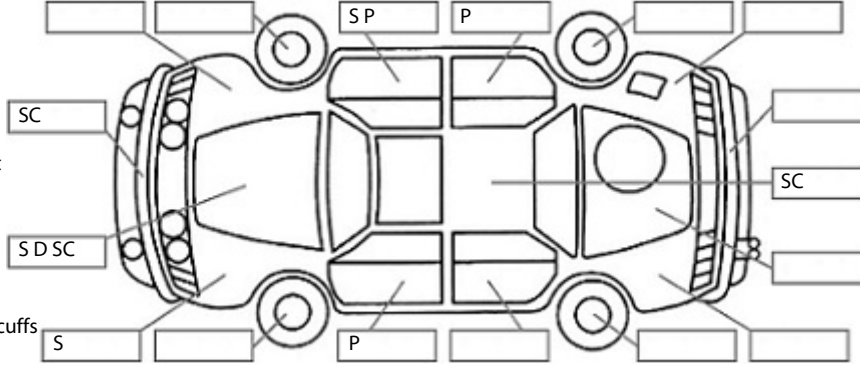

<b>Make:</b> Nissan	<b>Model:</b> Navara	<b>Body Style:</b> Utility
<b>Year:</b> 2019	<b>Registration:</b> MMR824	<b>Reg Expiry:</b> 30 Jan 2025
<b>WoF Expiry:</b> 09 Nov 2025	<b>Odometer:</b> 74,099 Kms	<b>Good No:</b> 26508615
<b>VIN:</b> MNTC82D23A0015451	<b>Next Service:</b> 91000	<b>Service History:</b> Yes

**Key:**

- S = scratch
- D = dent
- R = rust
- PT = paint defect
- C = crack
- P = pin dent
- \* = decals
- SC = stone chips
- W = significant scuffs

Body Inspection Comments

Note: some defects & blemishes may not be displayed in the diagram

RH wing mirror damaged

Conditions During Body Inspection: Wet

Under Carriage & Under Bonnet Inspection Comments

Rear wheel drive  
Engine oil leaks

Interior Comments

Seats	Good
Carpets	Good
Panels	Good
Dashboard	Good