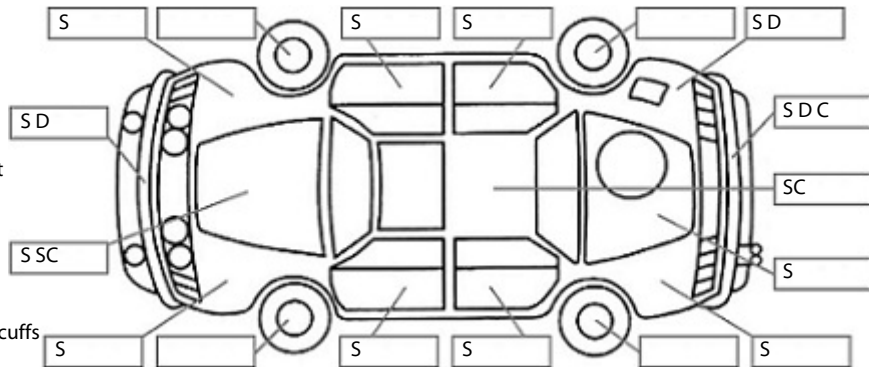

Make: Nissan	Model: Navara	Body Style: Utility
Year: 2018	Registration: LQD135	Reg Expiry: 10 Mar 2025
WoF Expiry: 13 Sep 2025	Odometer: 252,089 Kms	Good No: 26508555
VIN: MNTC82D23A0012512	Next Service: 261000	Service History: Yes

Key:

- S = scratch
- D = dent
- R = rust
- PT = paint defect
- C = crack
- P = pin dent
- * = decals
- SC = stone chips
- W = significant scuffs

Note: some defects & blemishes may not be displayed in the diagram

Body Inspection Comments

- LH tail light cracked
- Rear bumper Left cracked/ rear bumper right dent
- Right front seat pad torn/damaged
- Stone chips on front windscreen

Conditions During Body Inspection: Wet