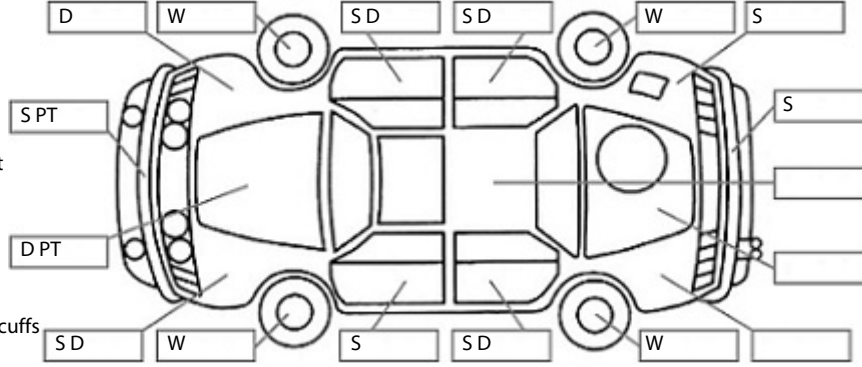

Key:

- S = scratch
- D = dent
- R = rust
- PT = paint defect
- C = crack
- P = pin dent
- * = decals
- SC = stone chips
- W = significant scuffs

Body Inspection Comments

Note: some defects & blemishes may not be displayed in the diagram