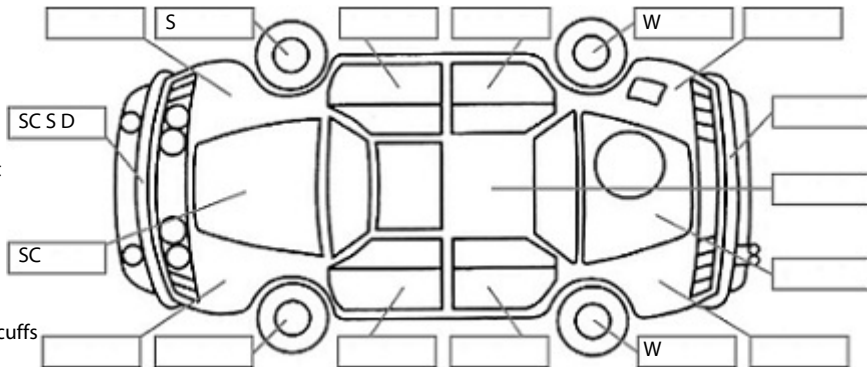

Key:

- S = scratch
- D = dent
- R = rust
- PT = paint defect
- C = crack
- P = pin dent
- * = decals
- SC = stone chips
- W = significant scuffs

Body Inspection Comments

Note: some defects & blemishes may not be displayed in the diagram

Engine Timing Mechanism: Timing Chain
 Evidence of Cam Belt Replacement: Not Applicable Kms:

	Pass	Fail	N/A
Engine			
Oil level	✓		
Smoke & fumes	✓		
Performance	✓		
Noise	✓		
Cooling System			
Coolant condition	✓		
Performance	✓		
Radiator / Hoses (visual)	✓		
Transmission			
Operation	✓		
Noise	✓		
Clutch			✓
CV joints	✓		
Wheel bearings	✓		
Brakes			
Performance	✓		
Hand Brake	✓		
Tyres (lowest observed tread depth of tyres)			
Left front	3.0	mm	
Right front	5.0	mm	
Left rear	5.0	mm	
Right rear	4.0	mm	
Spare	Yes		
Suspension			
Suspension performance	✓		
Steering performance	✓		
Shock absorbers	✓		
Air Conditioning / Heater			
Operation	✓		
Electrical / Accessories			
Head lights	✓		
Tail lights	✓		
Indicators	✓		
Dashboard warning lights	✓		
Wipers (front & rear)	✓		
Window winder FL	✓		
Window winder FR	✓		
Window winder RL	✓		
Window winder RR	✓		
Rear view mirrors	✓		
Radio (basic test only)	✓		
CD (basic test only)			✓
Number of keys	2		
Central locking	✓		
Remote locking	✓		
Sat. Nav. (basic test only)	✓		
Reversing camera	✓		