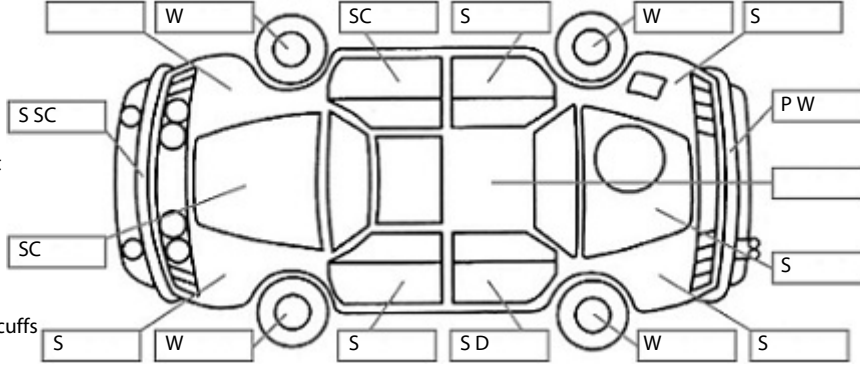

Make: Subaru	Model: Levorg	Body Style: SUV
Year: 2016	Registration: LYB11	Reg Expiry: 26 Mar 2025
WoF Expiry: 26 Jun 2025	Odometer: 97,837 Kms	Good No: 26507993
VIN: 7AT0GF22X18089570	Next Service: 102000	Service History: No

Key:

- S = scratch
- D = dent
- R = rust
- PT = paint defect
- C = crack
- P = pin dent
- * = decals
- SC = stone chips
- W = significant scuffs

Body Inspection Comments

Note: some defects & blemishes may not be displayed in the diagram

Engine Timing Mechanism: Timing Chain
Evidence of Cam Belt Replacement: Not Applicable Kms:

	Pass	Fail	N/A
Engine			
Oil level	✓		
Smoke & fumes	✓		
Performance	✓		
Noise	✓		
Cooling System			
Coolant condition	✓		
Performance	✓		
Radiator / Hoses (visual)	✓		
Transmission			
Operation	✓		
Noise	✓		
Clutch			✓
CV joints	✓		
Wheel bearings	✓		
Brakes			
Performance	✓		
Hand Brake	✓		
Tyres (lowest observed tread depth of tyres)			
Left front	6.0	mm	
Right front	6.0	mm	
Left rear	5.0	mm	
Right rear	6.0	mm	
Spare	Yes		
Suspension			
Suspension performance	✓		
Steering performance	✓		
Shock absorbers	✓		
Air Conditioning / Heater			
Operation	✓		
Electrical / Accessories			
Head lights	✓		
Tail lights	✓		
Indicators	✓		
Dashboard warning lights	✓		
Wipers (front & rear)	✓		
Window winder FL	✓		
Window winder FR	✓		
Window winder RL	✓		
Window winder RR	✓		
Rear view mirrors	✓		
Radio (basic test only)	✓		
CD (basic test only)	✓		
Number of keys	2		
Central locking	✓		
Remote locking	✓		
Sat. Nav. (basic test only)			✓
Reversing camera	✓		