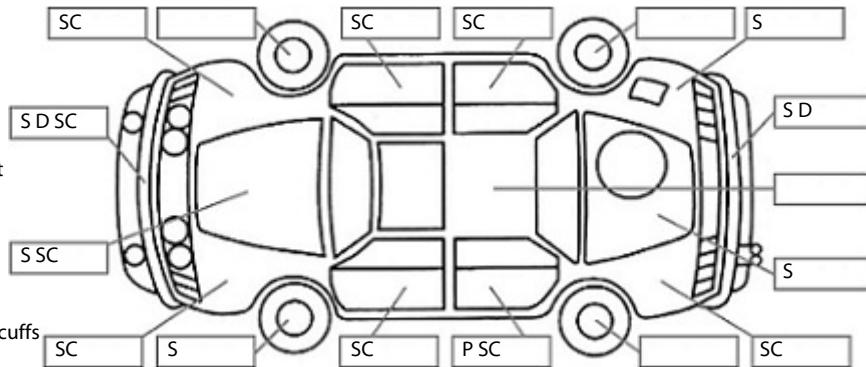

**Key:**

- S = scratch
- D = dent
- R = rust
- PT = paint defect
- C = crack
- P = pin dent
- \* = decals
- SC = stone chips
- W = significant scuffs

**Body Inspection Comments**

Note: some defects & blemishes may not be displayed in the diagram