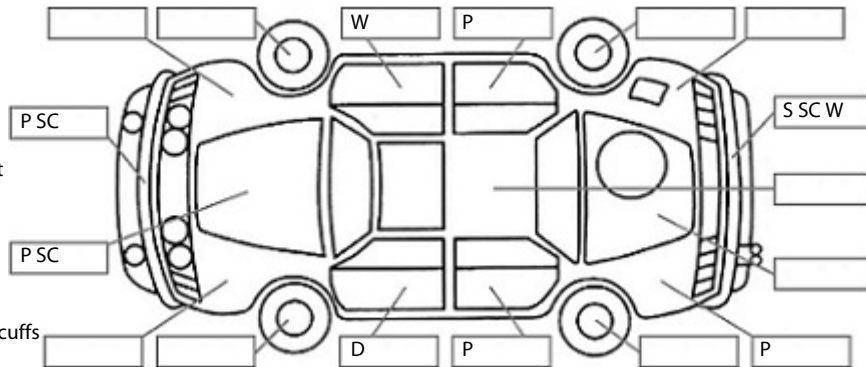

**Key:**

- S = scratch
- D = dent
- R = rust
- PT = paint defect
- C = crack
- P = pin dent
- \* = decals
- SC = stone chips
- W = significant scuffs

Body Inspection Comments

Note: some defects & blemishes may not be displayed in the diagram

Engine Timing Mechanism: Timing Chain  
 Evidence of Cam Belt Replacement: Not Applicable Kms:

	Pass	Fail	N/A
<b>Engine</b>			
Oil level	✓		
Smoke & fumes	✓		
Performance	✓		
Noise	✓		
<b>Cooling System</b>			
Coolant condition	✓		
Performance	✓		
Radiator / Hoses (visual)	✓		
<b>Transmission</b>			
Operation	✓		
Noise	✓		
Clutch			✓
CV joints	✓		
Wheel bearings	✓		
<b>Brakes</b>			
Performance	✓		
Hand Brake	✓		
<b>Tyres</b> (lowest observed tread depth of tyres)			
Left front	5	mm	
Right front	6	mm	
Left rear	7	mm	
Right rear	7	mm	
Spare	Yes		
<b>Suspension</b>			
Suspension performance	✓		
Steering performance	✓		
Shock absorbers	✓		
<b>Air Conditioning / Heater</b>			
Operation	✓		
<b>Electrical / Accessories</b>			
Head lights	✓		
Tail lights	✓		
Indicators	✓		
Dashboard warning lights	✓		
Wipers (front & rear)	✓		
Window winder FL	✓		
Window winder FR	✓		
Window winder RL	✓		
Window winder RR	✓		
Rear view mirrors	✓		
Radio (basic test only)	✓		
CD (basic test only)			✓
Number of keys	2		
Central locking	✓		
Remote locking	✓		
Sat. Nav. (basic test only)			✓
Reversing camera	✓		