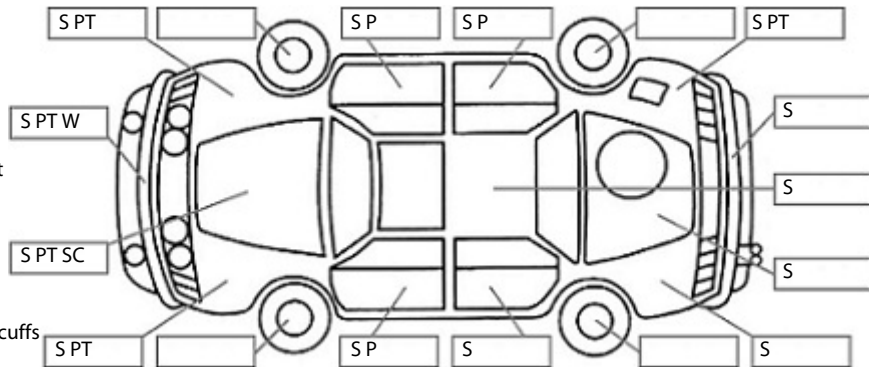

Key:

- S = scratch
- D = dent
- R = rust
- PT = paint defect
- C = crack
- P = pin dent
- * = decals
- SC = stone chips
- W = significant scuffs

Body Inspection Comments

Note: some defects & blemishes may not be displayed in the diagram