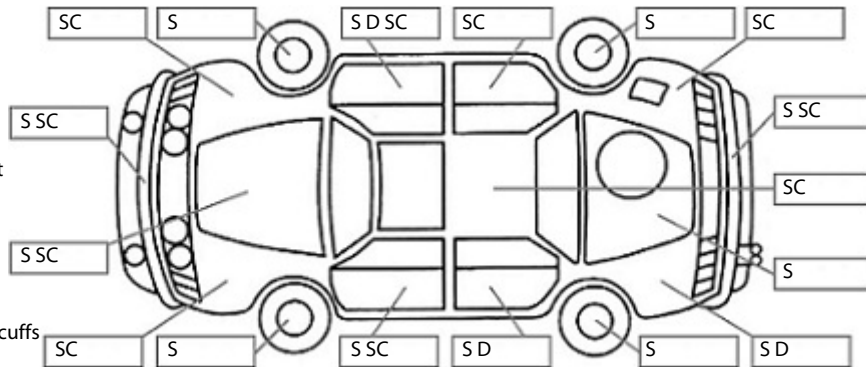

Key:

- S = scratch
- D = dent
- R = rust
- PT = paint defect
- C = crack
- P = pin dent
- * = decals
- SC = stone chips
- W = significant scuffs

Body Inspection Comments

Note: some defects & blemishes may not be displayed in the diagram

Mirror casings gouged,

Conditions During Body Inspection: Dry

Under Carriage & Under Bonnet Inspection Comments

Minor oil leak,

Interior Comments

Seats	Average
Carpets	Average
Panels	Average
Dashboard	Average