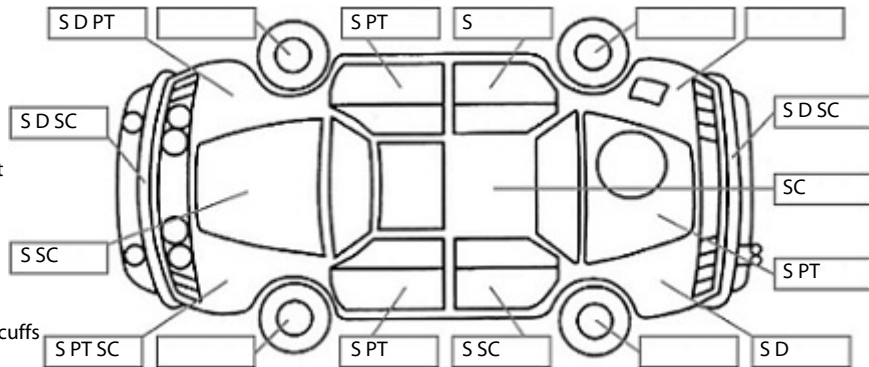

**Key:**

- S = scratch
- D = dent
- R = rust
- PT = paint defect
- C = crack
- P = pin dent
- \* = decals
- SC = stone chips
- W = significant scuffs

Body Inspection Comments

Note: some defects & blemishes may not be displayed in the diagram

Right head light damaged

Conditions During Body Inspection: Dry

Under Carriage & Under Bonnet Inspection Comments

Oil all over top of engine and underbody (needs attention)  
Front wheel drive

Interior Comments