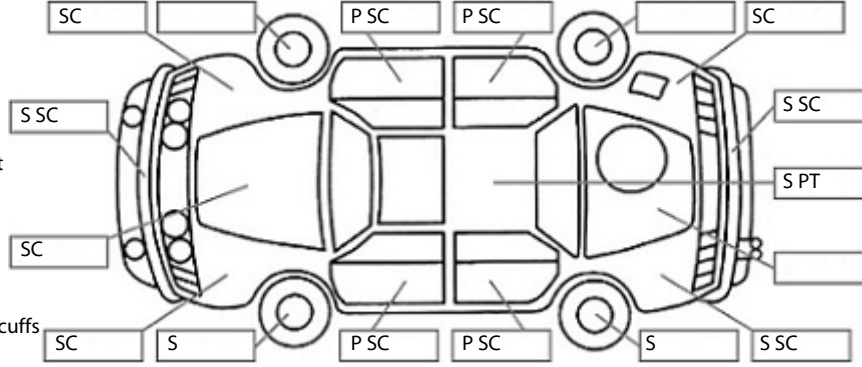

**Key:**

- S = scratch
- D = dent
- R = rust
- PT = paint defect
- C = crack
- P = pin dent
- \* = decals
- SC = stone chips
- W = significant scuffs

Body Inspection Comments

Note: some defects & blemishes may not be displayed in the diagram

Road Conditions During Test Drive: Dry

Engine Timing Mechanism: Timing Chain  
Evidence of Cam Belt Replacement: Not Applicable Kms:

	Pass	Fail	N/A
<b>Engine</b>			
Oil level	✓		
Smoke & fumes	✓		
Performance	✓		
Noise		✓	
<b>Cooling System</b>			
Coolant condition	✓		
Performance	✓		
Radiator / Hoses (visual)	✓		
<b>Transmission</b>			
Operation	✓		
Noise	✓		
Clutch			✓
CV joints	✓		
Wheel bearings	✓		
<b>Brakes</b>			
Performance	✓		
Hand Brake	✓		
<b>Tyres</b> (lowest observed tread depth of tyres)			
Left front	3.0	mm	
Right front	3.5	mm	
Left rear	4.0	mm	
Right rear	4.5	mm	
Spare	Yes		
<b>Suspension</b>			
Suspension performance	✓		
Steering performance		✓	
Shock absorbers	✓		
<b>Air Conditioning / Heater</b>			
Operation	✓		
<b>Electrical / Accessories</b>			
Head lights	✓		
Tail lights	✓		
Indicators	✓		
Dashboard warning lights	✓		
Wipers (front & rear)	✓		
Window winder FL		✓	
Window winder FR	✓		
Window winder RL	✓		
Window winder RR	✓		
Rear view mirrors	✓		
Radio (basic test only)	✓		
CD (basic test only)	✓		
Number of keys	2		
Central locking	✓		
Remote locking	✓		
Sat. Nav. (basic test only)			✓
Reversing camera	✓		