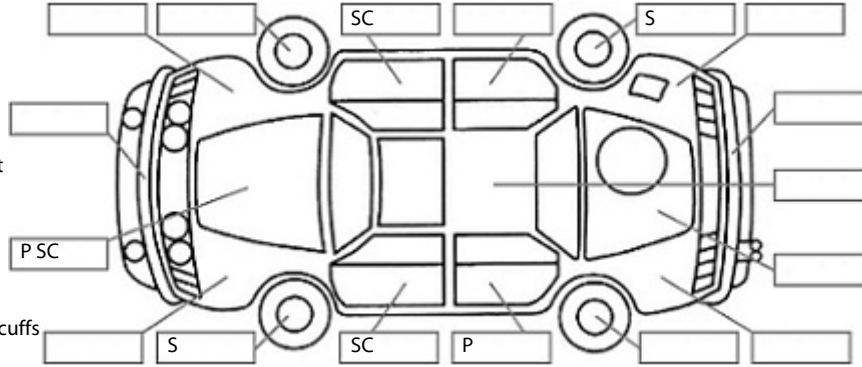

<b>Make:</b> Mini	<b>Model:</b> Cooper SD	<b>Body Style:</b> Hatchback
<b>Year:</b> 2014	<b>Registration:</b> PLJ532	<b>Reg Expiry:</b> 04 Sep 2025
<b>WoF Expiry:</b> 28 Nov 2025	<b>Odometer:</b> 96,376 Kms	<b>Good No:</b> 26506368
<b>VIN:</b> WMMWZB72010WS94509	<b>Next Service:</b> unknown	<b>Service History:</b> No

**Key:**

- S = scratch
- D = dent
- R = rust
- PT = paint defect
- C = crack
- P = pin dent
- \* = decals
- SC = stone chips
- W = significant scuffs

Body Inspection Comments

Note: some defects & blemishes may not be displayed in the diagram

Conditions During Body Inspection: Dry

Under Carriage & Under Bonnet Inspection Comments

Interior Comments

Seats	Average
Carpets	Average
Panels	Good
Dashboard	Good

General Comments

5 door diesel auto Mini Cooper.