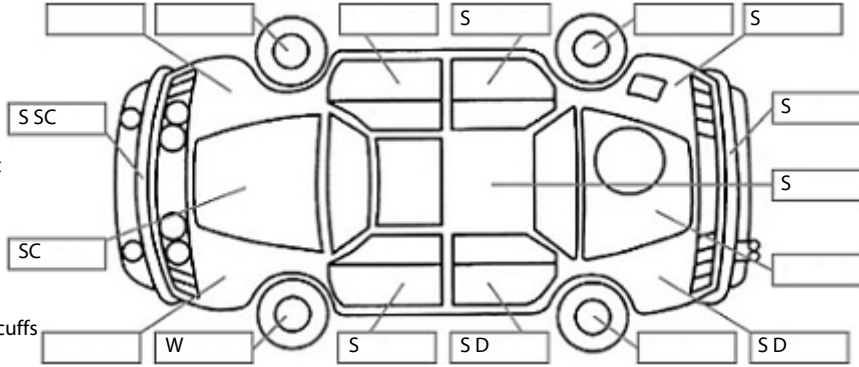

Key:

- S = scratch
- D = dent
- R = rust
- PT = paint defect
- C = crack
- P = pin dent
- * = decals
- SC = stone chips
- W = significant scuffs

Body Inspection Comments

Note: some defects & blemishes may not be displayed in the diagram

Conditions During Body Inspection: Dry

Under Carriage & Under Bonnet Inspection Comments

All wheel drive.
Front tyres and left rear tyre wear.
Rear wiper blade torn.

Interior Comments

Seats	Good
Carpets	Good
Panels	Good
Dashboard	Good

General Comments

Right rear seat belt fray.
Left front tyre sidewall damage.

Road Conditions During Test Drive: Dry

Engine Timing Mechanism: Timing Chain
Evidence of Cam Belt Replacement: Not Applicable Kms: