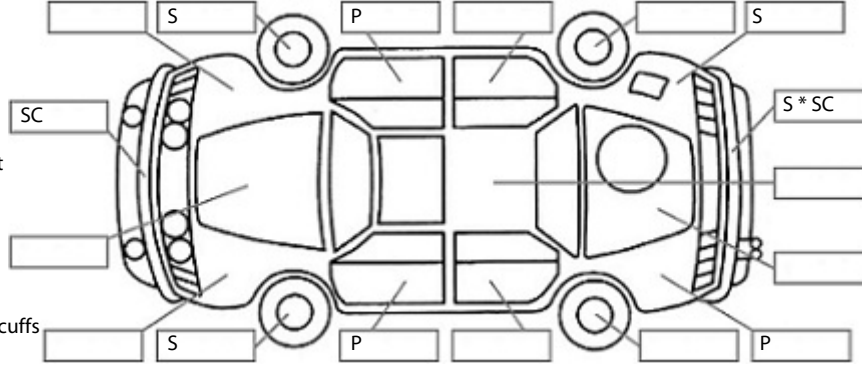

<b>Make:</b> Toyota	<b>Model:</b> Highlander	<b>Body Style:</b> SUV
<b>Year:</b> 2018	<b>Registration:</b> LKU859	<b>Reg Expiry:</b> 25 Jul 2025
<b>WoF Expiry:</b> 10 Jan 2026	<b>Odometer:</b> 66,753 Kms	<b>Good No:</b> 26505278
<b>VIN:</b> 5TDBZ3FH80S883162	<b>Next Service:</b> 81,000 Kms	<b>Service History:</b> No

**Key:**

- S = scratch
- D = dent
- R = rust
- PT = paint defect
- C = crack
- P = pin dent
- \* = decals
- SC = stone chips
- W = significant scuffs

Body Inspection Comments

Note: some defects & blemishes may not be displayed in the diagram

Road Conditions During Test Drive: Dry

Engine Timing Mechanism: Timing Chain  
Evidence of Cam Belt Replacement: Not Applicable Kms:

	Pass	Fail	N/A
<b>Engine</b>			
Oil level	✓		
Smoke & fumes	✓		
Performance	✓		
Noise	✓		
<b>Cooling System</b>			
Coolant condition	✓		
Performance	✓		
Radiator / Hoses (visual)	✓		
<b>Transmission</b>			
Operation	✓		
Noise	✓		
Clutch			✓
CV joints	✓		
Wheel bearings	✓		
<b>Brakes</b>			
Performance	✓		
Hand Brake	✓		
<b>Tyres</b> (lowest observed tread depth of tyres)			
Left front	7.0	mm	
Right front	7.0	mm	
Left rear	5.0	mm	
Right rear	7.0	mm	
Spare	Yes		
<b>Suspension</b>			
Suspension performance	✓		
Steering performance	✓		
Shock absorbers	✓		
<b>Air Conditioning / Heater</b>			
Operation	✓		
<b>Electrical / Accessories</b>			
Head lights	✓		
Tail lights	✓		
Indicators	✓		
Dashboard warning lights	✓		
Wipers (front & rear)	✓		
Window winder FL	✓		
Window winder FR	✓		
Window winder RL	✓		
Window winder RR	✓		
Rear view mirrors	✓		
Radio (basic test only)	✓		
CD (basic test only)		✓	
Number of keys	2		
Central locking	✓		
Remote locking	✓		
Sat. Nav. (basic test only)			✓
Reversing camera	✓		