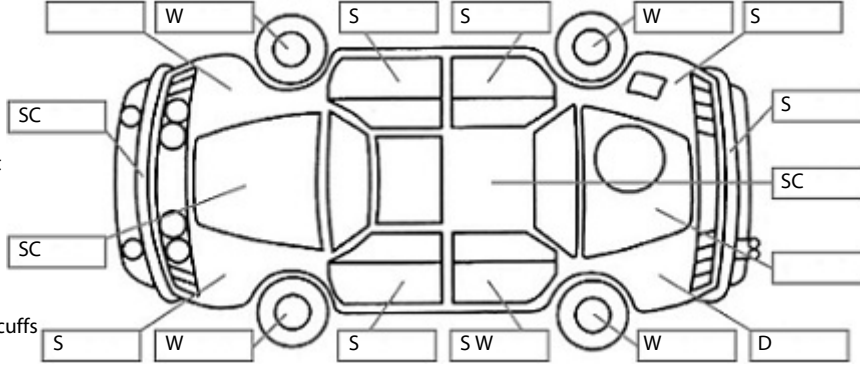

Key:

- S = scratch
- D = dent
- R = rust
- PT = paint defect
- C = crack
- P = pin dent
- * = decals
- SC = stone chips
- W = significant scuffs

Body Inspection Comments

Note: some defects & blemishes may not be displayed in the diagram

- Windscreen stone chips
- Drivers door wood trim crack

Conditions During Body Inspection: Dry

Under Carriage & Under Bonnet Inspection Comments

4 wheel drive

Interior Comments

Seats	Good
Carpets	Average
Panels	Average
Dashboard	Good