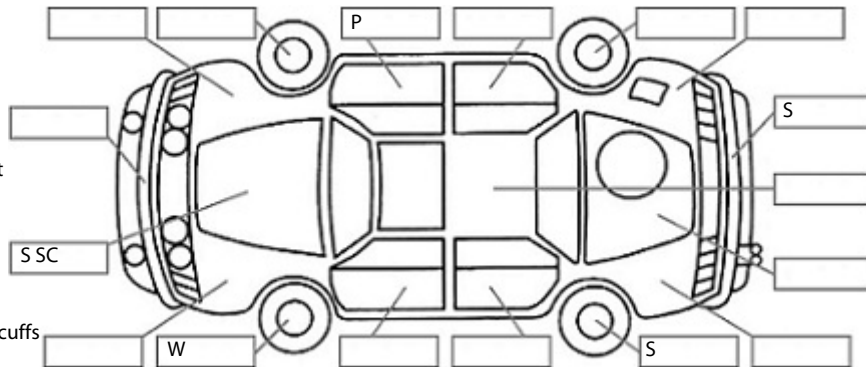

**Key:**

- S = scratch
- D = dent
- R = rust
- PT = paint defect
- C = crack
- P = pin dent
- \* = decals
- SC = stone chips
- W = significant scuffs

Body Inspection Comments

Note: some defects & blemishes may not be displayed in the diagram

Engine Timing Mechanism: Timing Chain  
 Evidence of Cam Belt Replacement: Not Applicable Kms:

	Pass	Fail	N/A
<b>Engine</b>			
Oil level	✓		
Smoke & fumes	✓		
Performance	✓		
Noise	✓		
<b>Cooling System</b>			
Coolant condition	✓		
Performance	✓		
Radiator / Hoses (visual)	✓		
<b>Transmission</b>			
Operation	✓		
Noise	✓		
Clutch			✓
CV joints			✓
Wheel bearings	✓		
<b>Brakes</b>			
Performance	✓		
Hand Brake	✓		
<b>Tyres</b> (lowest observed tread depth of tyres)			
Left front	3	mm	
Right front	3	mm	
Left rear	4	mm	
Right rear	4	mm	
Spare	N/A		
<b>Suspension</b>			
Suspension performance	✓		
Steering performance	✓		
Shock absorbers	✓		
<b>Air Conditioning / Heater</b>			
Operation	✓		
<b>Electrical / Accessories</b>			
Head lights	✓		
Tail lights	✓		
Indicators	✓		
Dashboard warning lights	✓		
Wipers (front & rear)	✓		
Window winder FL	✓		
Window winder FR	✓		
Window winder RL	✓		
Window winder RR	✓		
Rear view mirrors	✓		
Radio (basic test only)	✓		
CD (basic test only)	✓		
Number of keys	2		
Central locking	✓		
Remote locking	✓		
Sat. Nav. (basic test only)	✓		
Reversing camera	✓		