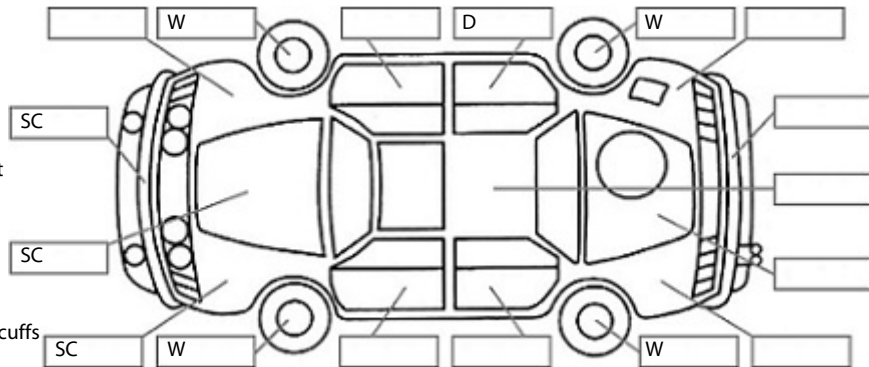

Key:

- S = scratch
- D = dent
- R = rust
- PT = paint defect
- C = crack
- P = pin dent
- * = decals
- SC = stone chips
- W = significant scuffs

Body Inspection Comments

Note: some defects & blemishes may not be displayed in the diagram

Dent in bottom drivers side skirting

Conditions During Body Inspection:

Under Carriage & Under Bonnet Inspection Comments

Some oil seepage ,

Interior Comments

Seats	Good
Carpets	Good
Panels	some Peeling on gear stick surround
Dashboard	Good