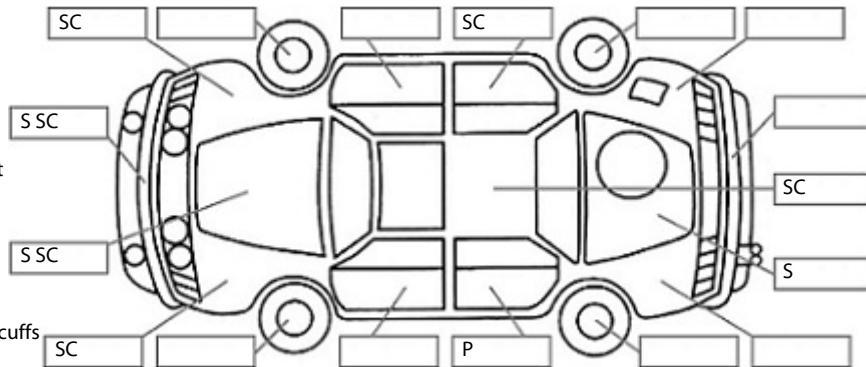

Key:

- S = scratch
- D = dent
- R = rust
- PT = paint defect
- C = crack
- P = pin dent
- * = decals
- SC = stone chips
- W = significant scuffs

Body Inspection Comments

Note: some defects & blemishes may not be displayed in the diagram