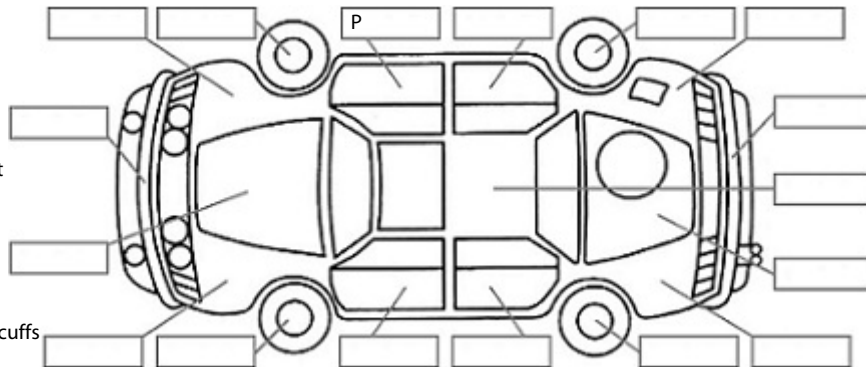

Key:

- S = scratch
- D = dent
- R = rust
- PT = paint defect
- C = crack
- P = pin dent
- * = decals
- SC = stone chips
- W = significant scuffs

Body Inspection Comments

Note: some defects & blemishes may not be displayed in the diagram

Left wing mirror indicator cracked.

Conditions During Body Inspection: Dry

Under Carriage & Under Bonnet Inspection Comments

Front wheel drive.

Interior Comments

Seats	Good
Carpets	Good
Panels	Good
Dashboard	Good