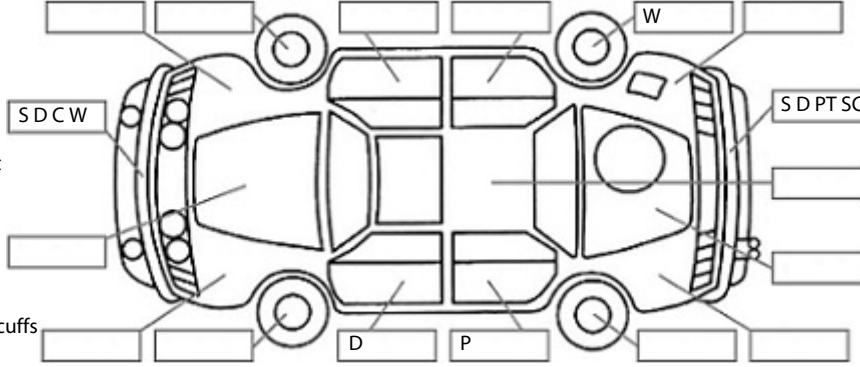

Key:

- S = scratch
- D = dent
- R = rust
- PT = paint defect
- C = crack
- P = pin dent
- * = decals
- SC = stone chips
- W = significant scuffs

Body Inspection Comments

Note: some defects & blemishes may not be displayed in the diagram

Engine Timing Mechanism: Timing Chain
Evidence of Cam Belt Replacement: Not Applicable Kms:

	Pass	Fail	N/A
Engine			
Oil level	✓		
Smoke & fumes	✓		
Performance	✓		
Noise	✓		
Cooling System			
Coolant condition	✓		
Performance	✓		
Radiator / Hoses (visual)	✓		
Transmission			
Operation	✓		
Noise	✓		
Clutch			✓
CV joints	✓		
Wheel bearings	✓		
Brakes			
Performance	✓		
Hand Brake	✓		
Tyres (lowest observed tread depth of tyres)			
Left front	5.9	mm	
Right front	5.5	mm	
Left rear	5.5	mm	
Right rear	5.4	mm	
Spare	Yes		
Suspension			
Suspension performance	✓		
Steering performance	✓		
Shock absorbers	✓		
Air Conditioning / Heater			
Operation	✓		
Electrical / Accessories			
Head lights	✓		
Tail lights	✓		
Indicators	✓		
Dashboard warning lights	✓		
Wipers (front & rear)	✓		
Window winder FL	✓		
Window winder FR	✓		
Window winder RL	✓		
Window winder RR	✓		
Rear view mirrors	✓		
Radio (basic test only)	✓		
CD (basic test only)	✓		
Number of keys	2		
Central locking	✓		
Remote locking	✓		
Sat. Nav. (basic test only)			✓
Reversing camera	✓		