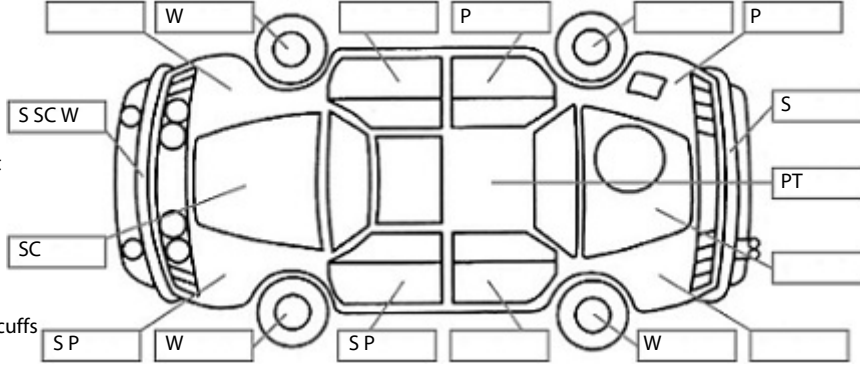

**Key:**

- S = scratch
- D = dent
- R = rust
- PT = paint defect
- C = crack
- P = pin dent
- \* = decals
- SC = stone chips
- W = significant scuffs

Body Inspection Comments

Note: some defects & blemishes may not be displayed in the diagram

Engine Timing Mechanism: Timing Chain  
Evidence of Cam Belt Replacement: Not Applicable Kms:

	Pass	Fail	N/A
<b>Engine</b>			
Oil level	✓		
Smoke & fumes	✓		
Performance	✓		
Noise	✓		
<b>Cooling System</b>			
Coolant condition	✓		
Performance	✓		
Radiator / Hoses (visual)	✓		
<b>Transmission</b>			
Operation	✓		
Noise	✓		
Clutch			✓
CV joints	✓		
Wheel bearings	✓		
<b>Brakes</b>			
Performance	✓		
Hand Brake	✓		
<b>Tyres</b> (lowest observed tread depth of tyres)			
Left front	6.5	mm	
Right front	6.7	mm	
Left rear	6.3	mm	
Right rear	6.3	mm	
Spare	Yes		
<b>Suspension</b>			
Suspension performance	✓		
Steering performance	✓		
Shock absorbers		✓	
<b>Air Conditioning / Heater</b>			
Operation	✓		
<b>Electrical / Accessories</b>			
Head lights	✓		
Tail lights	✓		
Indicators	✓		
Dashboard warning lights	✓		
Wipers (front & rear)	✓		
Window winder FL	✓		
Window winder FR	✓		
Window winder RL	✓		
Window winder RR	✓		
Rear view mirrors	✓		
Radio (basic test only)	✓		
CD (basic test only)			✓
Number of keys	2		
Central locking	✓		
Remote locking	✓		
Sat. Nav. (basic test only)			✓
Reversing camera	✓		