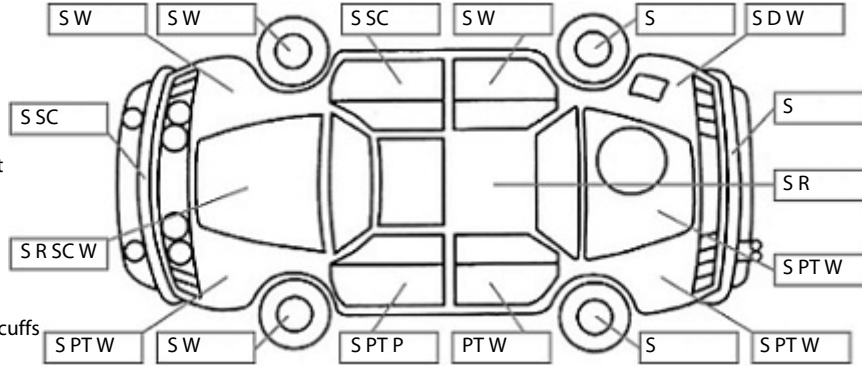

Make: Hyundai	Model: Santa FE	Body Style: SUV
Year: 2010	Registration: FJF39	Reg Expiry: 02 Apr 2025
WoF Expiry: 20 Jul 2025	Odometer: 192,575 Kms	Good No: 26501844
VIN: KMHS81BSAU614682	Next Service: 10/7/25	Service History: Yes

Key:

- S = scratch
- D = dent
- R = rust
- PT = paint defect
- C = crack
- P = pin dent
- * = decals
- SC = stone chips
- W = significant scuffs

Body Inspection Comments

Note: some defects & blemishes may not be displayed in the diagram

Conditions During Body Inspection: Dry

Under Carriage & Under Bonnet Inspection Comments

Oil leak/oil on engine block and surrounding components

Interior Comments

Seats	Good
Carpets	Good
Panels	Average
Dashboard	Good

General Comments

Slight flutter noise from exhaust

Road Conditions During Test Drive: Dry

Engine Timing Mechanism: Timing Chain
Evidence of Cam Belt Replacement: Not Applicable Kms:

	Pass	Fail	N/A
Engine			
Oil level	✓		
Smoke & fumes	✓		
Performance	✓		
Noise	✓		
Cooling System			
Coolant condition	✓		
Performance	✓		
Radiator / Hoses (visual)	✓		
Transmission			
Operation	✓		
Noise	✓		
Clutch			✓
CV joints	✓		
Wheel bearings	✓		
Brakes			
Performance	✓		
Hand Brake	✓		
Tyres (lowest observed tread depth of tyres)			
Left front	4.6	mm	
Right front	4.2	mm	
Left rear	5.9	mm	
Right rear	5.2	mm	
Spare	Yes		
Suspension			
Suspension performance	✓		
Steering performance	✓		
Shock absorbers	✓		
Air Conditioning / Heater			
Operation	✓		
Electrical / Accessories			
Head lights		✓	
Tail lights	✓		
Indicators	✓		
Dashboard warning lights	✓		
Wipers (front & rear)	✓		
Window winder FL	✓		
Window winder FR	✓		
Window winder RL	✓		
Window winder RR	✓		
Rear view mirrors	✓		
Radio (basic test only)	✓		
CD (basic test only)	✓		
Number of keys	2		
Central locking	✓		
Remote locking	✓		
Sat. Nav. (basic test only)			✓
Reversing camera	✓		