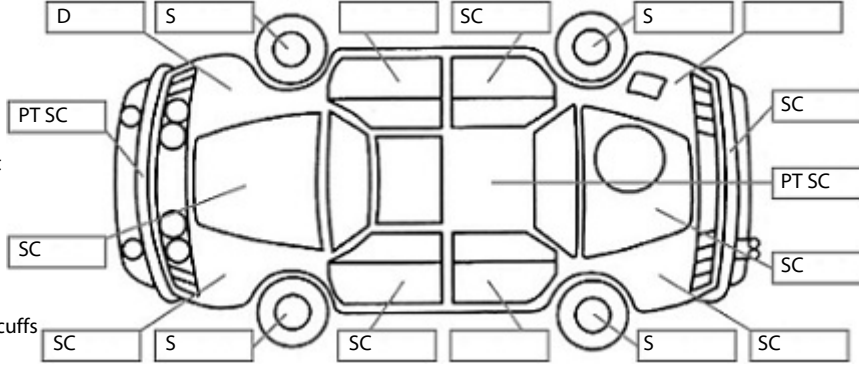

Make: Nissan	Model: Wingroad	Body Style: Wagon
Year: 2006	Registration: MDA617	Reg Expiry: 28 Mar 2025
WoF Expiry: 03 Sep 2025	Odometer: 144,901 Kms	Good No: 26501676
VIN: 7AT0DH5GX1900658	Next Service: 154,904kms	Service History: No

Key:

- S = scratch
- D = dent
- R = rust
- PT = paint defect
- C = crack
- P = pin dent
- * = decals
- SC = stone chips
- W = significant scuffs

Body Inspection Comments

Note: some defects & blemishes may not be displayed in the diagram