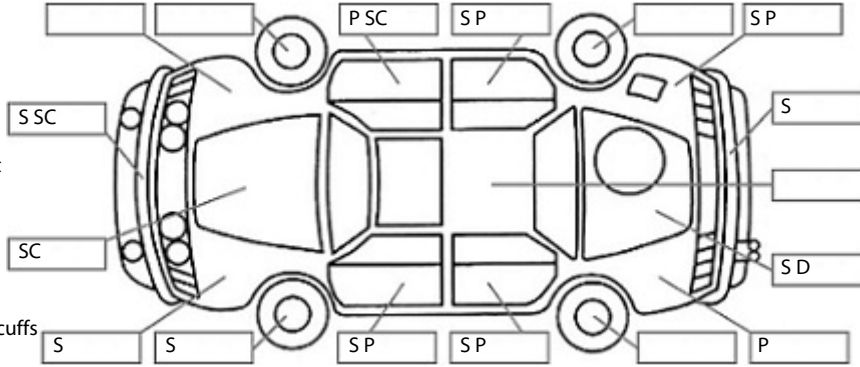

<b>Make:</b> LDV	<b>Model:</b> G10	<b>Body Style:</b> Van
<b>Year:</b> 2017	<b>Registration:</b> KLN147	<b>Reg Expiry:</b> 20 Jan 2025
<b>WoF Expiry:</b> 19 Dec 2025	<b>Odometer:</b> 75,647 Kms	<b>Good No:</b> 26500990
<b>VIN:</b> LSKG4BL13GA428890	<b>Next Service:</b> 85712 Kms	<b>Service History:</b> No

**Key:**

- S = scratch
- D = dent
- R = rust
- PT = paint defect
- C = crack
- P = pin dent
- \* = decals
- SC = stone chips
- W = significant scuffs

Body Inspection Comments

Note: some defects & blemishes may not be displayed in the diagram

General Comments

Gear lever cover split.

Road Conditions During Test Drive: Dry

Engine Timing Mechanism: Timing Chain  
Evidence of Cam Belt Replacement: Not Applicable Kms:

	Pass	Fail	N/A
<b>Engine</b>			
Oil level	✓		
Smoke & fumes	✓		
Performance	✓		
Noise	✓		
<b>Cooling System</b>			
Coolant condition	✓		
Performance	✓		
Radiator / Hoses (visual)	✓		
<b>Transmission</b>			
Operation	✓		
Noise	✓		
Clutch	✓		
CV joints	✓		
Wheel bearings	✓		
<b>Brakes</b>			
Performance	✓		
Hand Brake	✓		
<b>Tyres</b> (lowest observed tread depth of tyres)			
Left front	4.4	mm	
Right front	4.7	mm	
Left rear	2.5	mm	
Right rear	2.3	mm	
Spare	Yes		
<b>Suspension</b>			
Suspension performance	✓		
Steering performance	✓		
Shock absorbers	✓		
<b>Air Conditioning / Heater</b>			
Operation	✓		
<b>Electrical / Accessories</b>			
Head lights	✓		
Tail lights	✓		
Indicators	✓		
Dashboard warning lights	✓		
Wipers (front & rear)	✓		
Window winder FL	✓		
Window winder FR	✓		
Window winder RL	✓		
Window winder RR	✓		
Rear view mirrors	✓		
Radio (basic test only)	✓		
CD (basic test only)	✓		
Number of keys	1		
Central locking	✓		
Remote locking	✓		
Sat. Nav. (basic test only)			✓
Reversing camera	✓		