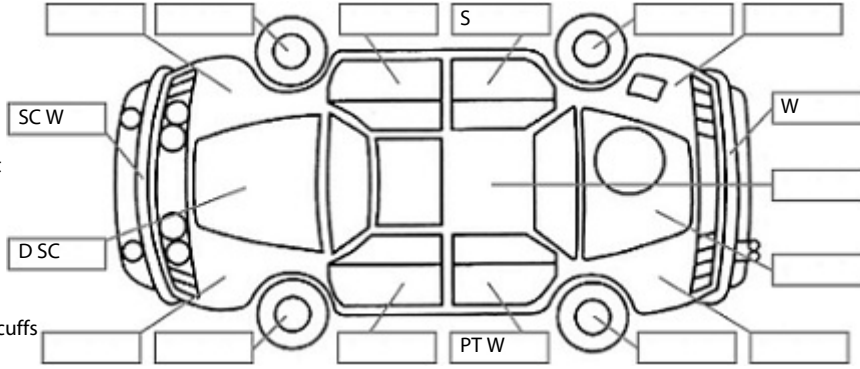

Key:

- S = scratch
- D = dent
- R = rust
- PT = paint defect
- C = crack
- P = pin dent
- * = decals
- SC = stone chips
- W = significant scuffs

Body Inspection Comments

Note: some defects & blemishes may not be displayed in the diagram