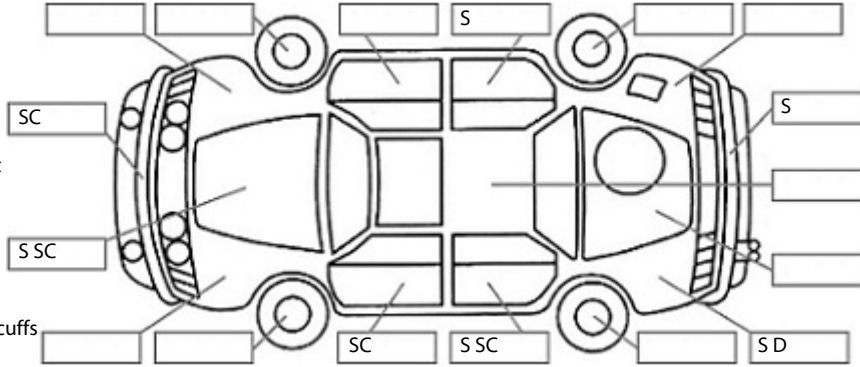

Make: KIA	Model: Sportage	Body Style: SUV
Year: 2018	Registration: LDB237	Reg Expiry: 11 Jan 2025
WoF Expiry: 18 Jul 2025	Odometer: 81,265 Kms	Good No: 26499656
VIN: KNAPM81AMJ7403864	Next Service: 90000	Service History: Yes

Key:

- S = scratch
- D = dent
- R = rust
- PT = paint defect
- C = crack
- P = pin dent
- * = decals
- SC = stone chips
- W = significant scuffs

Body Inspection Comments

Note: some defects & blemishes may not be displayed in the diagram

Engine Timing Mechanism: Timing Chain
Evidence of Cam Belt Replacement: Not Applicable Kms:

	Pass	Fail	N/A
Engine			
Oil level	✓		
Smoke & fumes	✓		
Performance	✓		
Noise	✓		
Cooling System			
Coolant condition	✓		
Performance	✓		
Radiator / Hoses (visual)	✓		
Transmission			
Operation	✓		
Noise	✓		
Clutch			✓
CV joints	✓		
Wheel bearings	✓		
Brakes			
Performance	✓		
Hand Brake	✓		
Tyres (lowest observed tread depth of tyres)			
Left front	4.0	mm	
Right front	4.0	mm	
Left rear	3.0	mm	
Right rear	3.5	mm	
Spare	Yes		
Suspension			
Suspension performance	✓		
Steering performance	✓		
Shock absorbers	✓		
Air Conditioning / Heater			
Operation	✓		
Electrical / Accessories			
Head lights	✓		
Tail lights	✓		
Indicators	✓		
Dashboard warning lights	✓		
Wipers (front & rear)	✓		
Window winder FL	✓		
Window winder FR	✓		
Window winder RL	✓		
Window winder RR	✓		
Rear view mirrors	✓		
Radio (basic test only)	✓		
CD (basic test only)			✓
Number of keys	2		
Central locking	✓		
Remote locking	✓		
Sat. Nav. (basic test only)			✓
Reversing camera	✓		