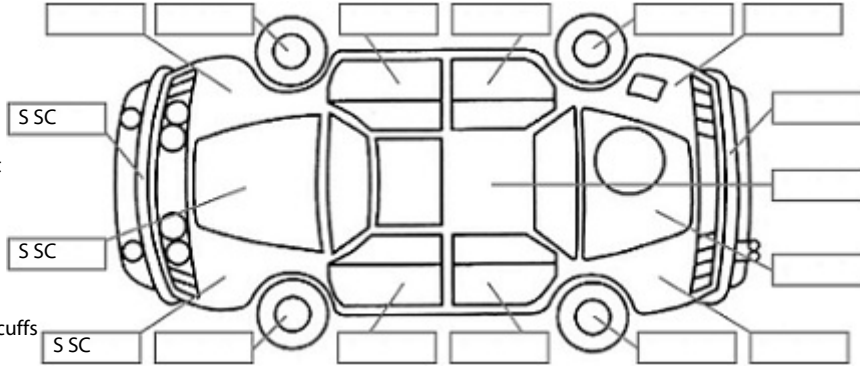

**Key:**

- S = scratch
- D = dent
- R = rust
- PT = paint defect
- C = crack
- P = pin dent
- \* = decals
- SC = stone chips
- W = significant scuffs

Body Inspection Comments

Note: some defects & blemishes may not be displayed in the diagram

Front bumper poor fit

Conditions During Body Inspection: Dry

Under Carriage & Under Bonnet Inspection Comments

Vehicle has belly pans. Runs on 95 octane fuel

Interior Comments

Seats	marks
Carpets	Average
Panels	Average
Dashboard	Average