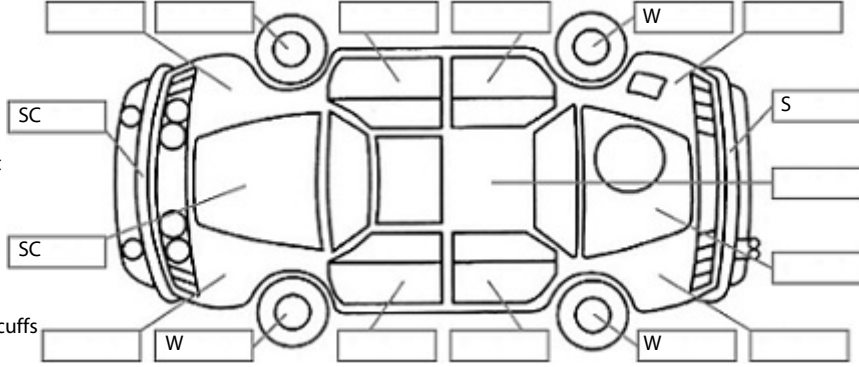

<b>Make:</b> Nissan	<b>Model:</b> Bluebird	<b>Body Style:</b> Sedan
<b>Year:</b> 2012	<b>Registration:</b> LAP210	<b>Reg Expiry:</b> 12 Nov 2025
<b>WoF Expiry:</b> 19 Dec 2025	<b>Odometer:</b> 127,607 Kms	<b>Good No:</b> 26499026
<b>VIN:</b> 7AT0DH1EX17125833	<b>Next Service:</b> 137500	<b>Service History:</b> No

**Key:**

- S = scratch
- D = dent
- R = rust
- PT = paint defect
- C = crack
- P = pin dent
- \* = decals
- SC = stone chips
- W = significant scuffs

Body Inspection Comments

Note: some defects & blemishes may not be displayed in the diagram

Engine Timing Mechanism: Timing Chain  
Evidence of Cam Belt Replacement: Not Applicable Kms:

	Pass	Fail	N/A
<b>Engine</b>			
Oil level	✓		
Smoke & fumes	✓		
Performance	✓		
Noise	✓		
<b>Cooling System</b>			
Coolant condition	✓		
Performance	✓		
Radiator / Hoses (visual)	✓		
<b>Transmission</b>			
Operation	✓		
Noise	✓		
Clutch			✓
CV joints	✓		
Wheel bearings	✓		
<b>Brakes</b>			
Performance	✓		
Hand Brake	✓		
<b>Tyres</b> (lowest observed tread depth of tyres)			
Left front	4.1	mm	
Right front	2.4	mm	
Left rear	2.5	mm	
Right rear	1.5	mm	
Spare	Yes		
<b>Suspension</b>			
Suspension performance	✓		
Steering performance	✓		
Shock absorbers	✓		
<b>Air Conditioning / Heater</b>			
Operation	✓		
<b>Electrical / Accessories</b>			
Head lights	✓		
Tail lights	✓		
Indicators	✓		
Dashboard warning lights	✓		
Wipers (front & rear)	✓		
Window winder FL	✓		
Window winder FR	✓		
Window winder RL	✓		
Window winder RR	✓		
Rear view mirrors	✓		
Radio (basic test only)	✓		
CD (basic test only)	✓		
Number of keys	1		
Central locking	✓		
Remote locking	✓		
Sat. Nav. (basic test only)			✓
Reversing camera	✓		