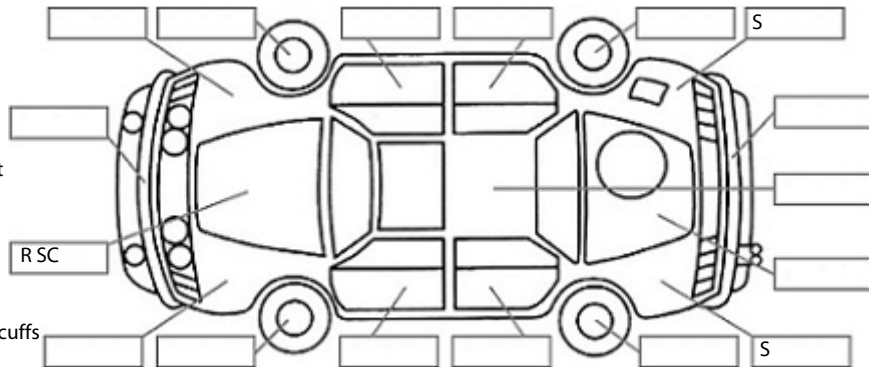

Key:

- S = scratch
- D = dent
- R = rust
- PT = paint defect
- C = crack
- P = pin dent
- * = decals
- SC = stone chips
- W = significant scuffs

Body Inspection Comments

Note: some defects & blemishes may not be displayed in the diagram

Stone chip on front screen.
LHS Tail light cracked.

Conditions During Body Inspection: Dry

Under Carriage & Under Bonnet Inspection Comments

Rear wheel drive.

Interior Comments

Seats	Good
Carpets	Good
Panels	Good
Dashboard	Good