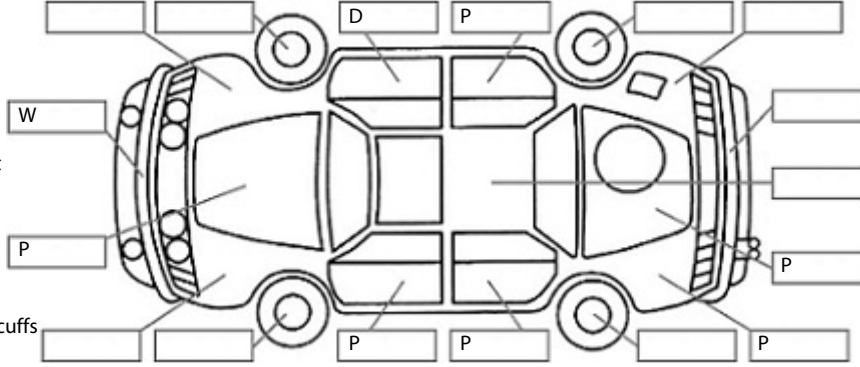

Key:

- S = scratch
- D = dent
- R = rust
- PT = paint defect
- C = crack
- P = pin dent
- * = decals
- SC = stone chips
- W = significant scuffs

Body Inspection Comments

Note: some defects & blemishes may not be displayed in the diagram

Engine Timing Mechanism: Timing Chain
Evidence of Cam Belt Replacement: Not Applicable Kms:

	Pass	Fail	N/A
Engine			
Oil level	✓		
Smoke & fumes	✓		
Performance	✓		
Noise	✓		
Cooling System			
Coolant condition	✓		
Performance	✓		
Radiator / Hoses (visual)	✓		
Transmission			
Operation	✓		
Noise	✓		
Clutch			✓
CV joints	✓		
Wheel bearings	✓		
Brakes			
Performance	✓		
Hand Brake	✓		
Tyres (lowest observed tread depth of tyres)			
Left front	2	mm	
Right front	3	mm	
Left rear	4	mm	
Right rear	4	mm	
Spare	Yes		
Suspension			
Suspension performance	✓		
Steering performance	✓		
Shock absorbers	✓		
Air Conditioning / Heater			
Operation	✓		
Electrical / Accessories			
Head lights	✓		
Tail lights	✓		
Indicators	✓		
Dashboard warning lights	✓		
Wipers (front & rear)	✓		
Window winder FL	✓		
Window winder FR	✓		
Window winder RL	✓		
Window winder RR	✓		
Rear view mirrors	✓		
Radio (basic test only)	✓		
CD (basic test only)	✓		
Number of keys	2		
Central locking	✓		
Remote locking	✓		
Sat. Nav. (basic test only)	✓		
Reversing camera	✓		