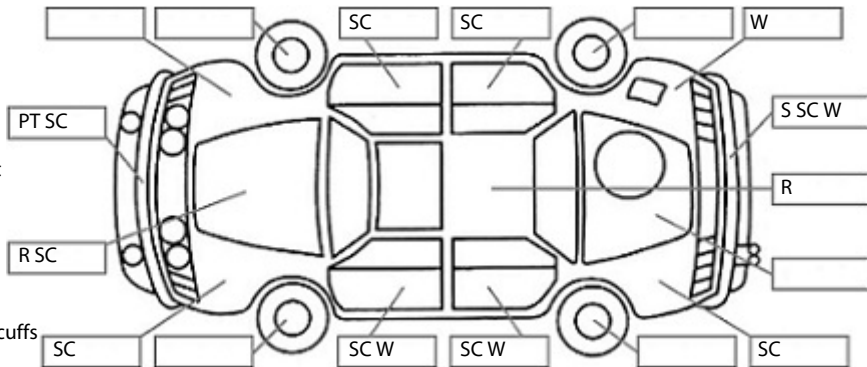

Key:

- S = scratch
- D = dent
- R = rust
- PT = paint defect
- C = crack
- P = pin dent
- * = decals
- SC = stone chips
- W = significant scuffs

Body Inspection Comments

Note: some defects & blemishes may not be displayed in the diagram

Engine Timing Mechanism: Timing Chain
 Evidence of Cam Belt Replacement: Not Applicable Kms:

	Pass	Fail	N/A
Engine			
Oil level	✓		
Smoke & fumes	✓		
Performance	✓		
Noise	✓		
Cooling System			
Coolant condition	✓		
Performance	✓		
Radiator / Hoses (visual)	✓		
Transmission			
Operation	✓		
Noise	✓		
Clutch			✓
CV joints	✓		
Wheel bearings	✓		
Brakes			
Performance	✓		
Hand Brake	✓		
Tyres (lowest observed tread depth of tyres)			
Left front	1.5	mm	
Right front	1.5	mm	
Left rear	2.0	mm	
Right rear	3.0	mm	
Spare	Yes		
Suspension			
Suspension performance	✓		
Steering performance	✓		
Shock absorbers	✓		
Air Conditioning / Heater			
Operation	✓		
Electrical / Accessories			
Head lights	✓		
Tail lights	✓		
Indicators	✓		
Dashboard warning lights	✓		
Wipers (front & rear)	✓		
Window winder FL	✓		
Window winder FR	✓		
Window winder RL	✓		
Window winder RR	✓		
Rear view mirrors	✓		
Radio (basic test only)	✓		
CD (basic test only)			✓
Number of keys	1		
Central locking	✓		
Remote locking	✓		
Sat. Nav. (basic test only)			✓
Reversing camera	✓		